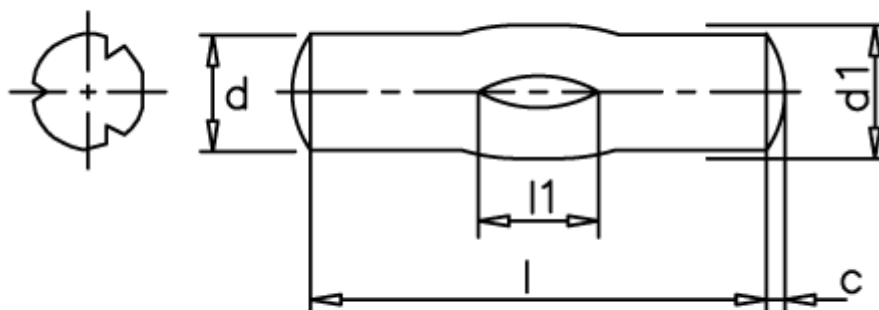

# Data Sheet

Article number: 08084337

Description: KLEE Slotted pin S8 8x50  
Steel

## Measures

---

d1 = 8.0  
d2 = 8.35  
Length = 50-65